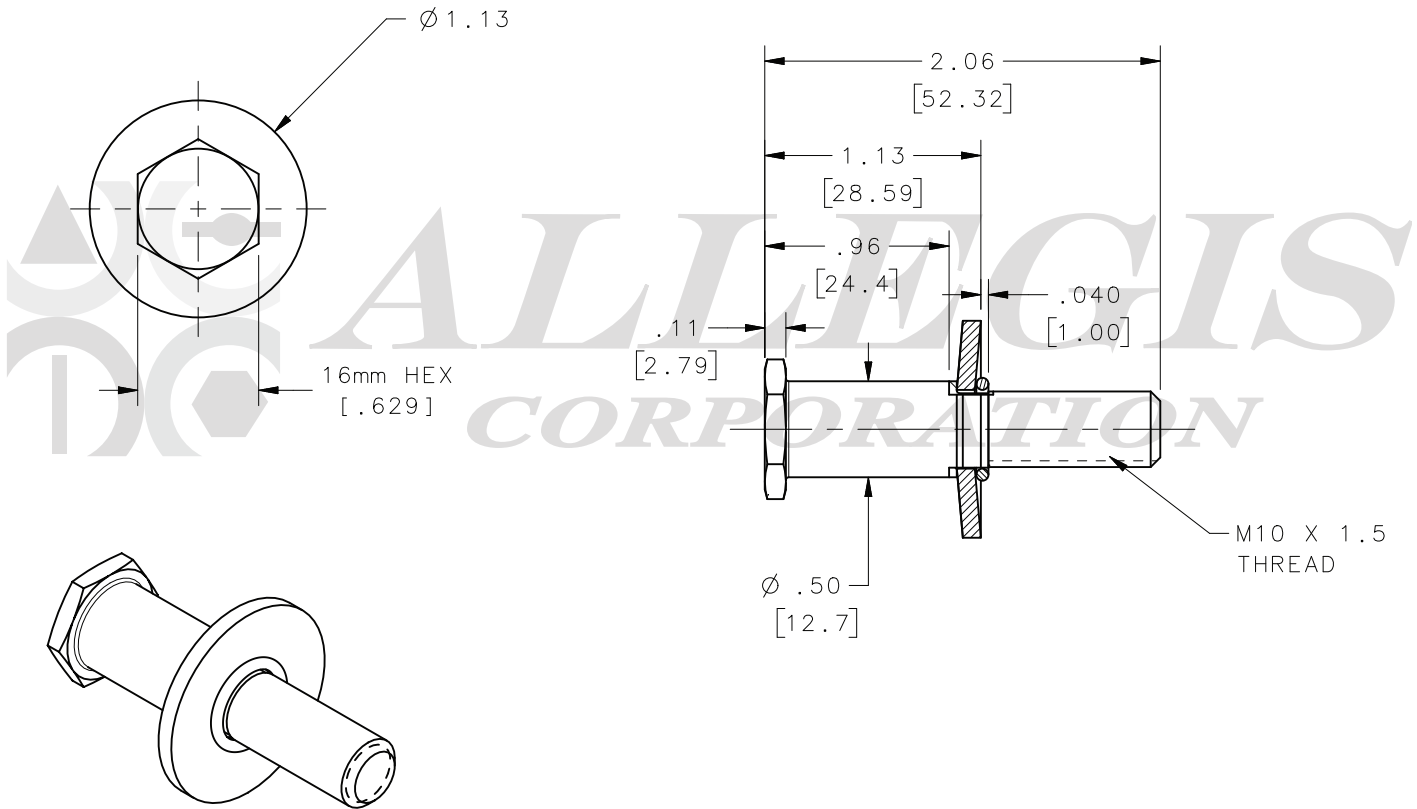

APPROVAL - CUSTOMER NAME & SIGNATURE	DATE

FINISH: Bright Chromate	DRAWING NO. : R4-90-321-10
MATERIAL: Steel	
REV. : 1 : 1	DATE: 2-21--2018

Striker Bolt used with
R4-30 Series Rotary Latch